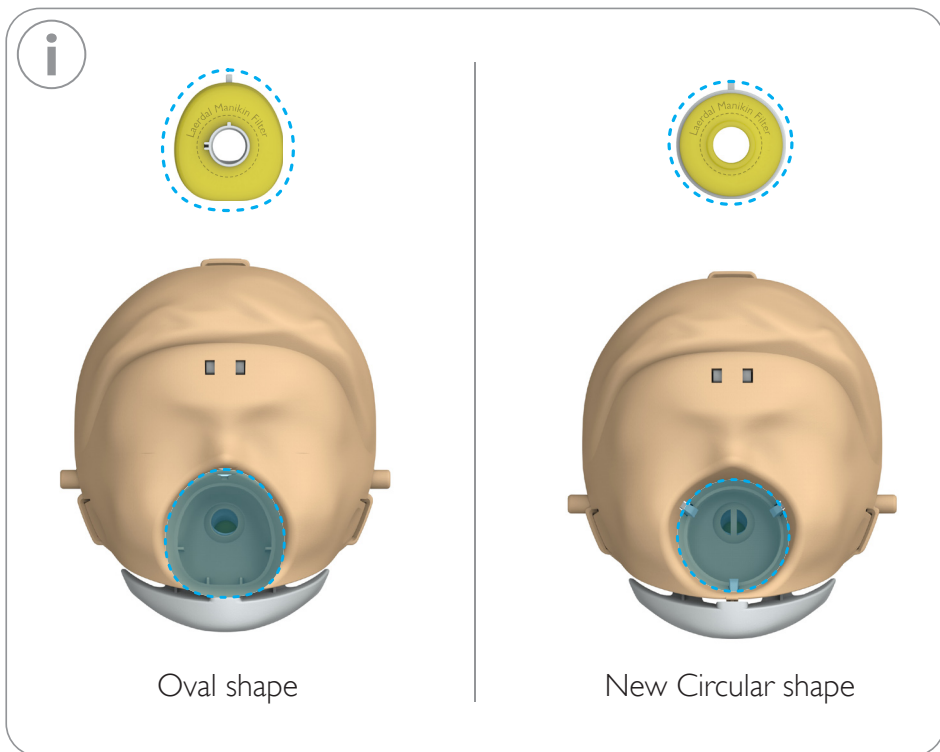

Little Anne

Mouth connectors

Compatibility Sheet

Product upgrades

Little Anne has a new head that is easier to set up.

We've fitted a new mouth connector so the filter can be inserted and removed easily.

Scan the QR code to learn more or contact your local sales representative.

laerdal.com/item/135-34050