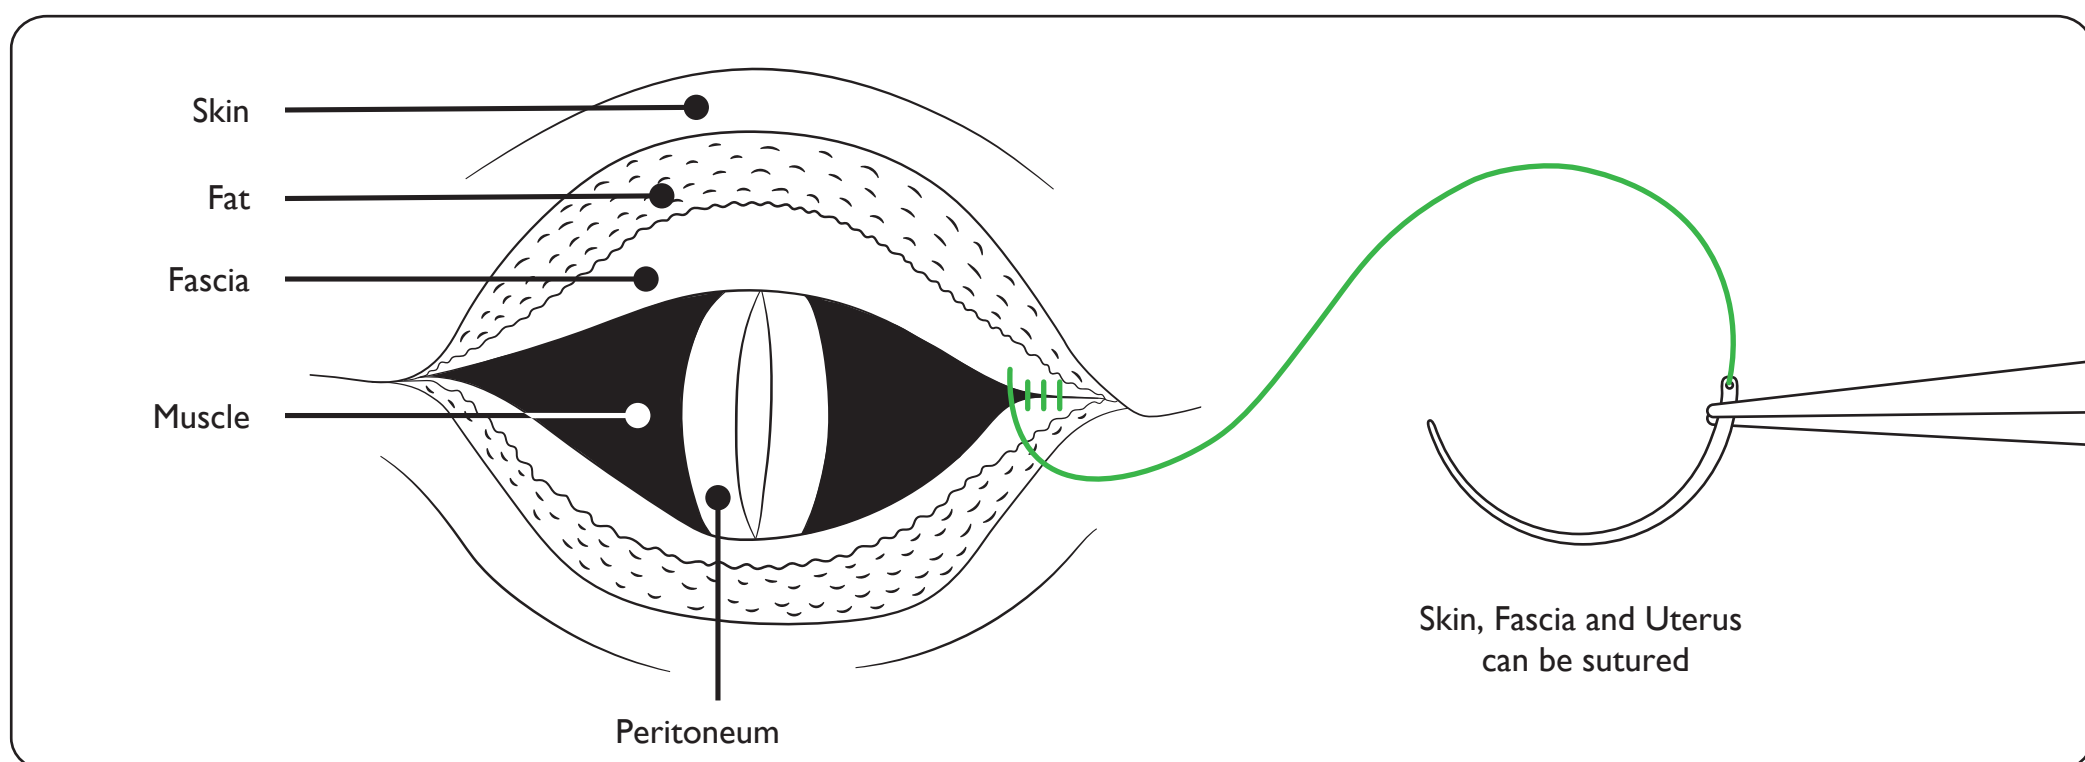

Safe C-section module

Cesarean Section Add-on for MamaBirthing

MamaBirthing CS Uterus

MamaBirthing CS Abdominal Skin

Abdominal Incision

Not included

To Clean

Wipe clean with a soft damp cloth.

Manufactured in China

To Store

Store in a cool, dry place away from direct sunlight.

Email: lgh@laerdal.com

Use with MamaBirthing

For videos on how to prepare and use MamaBirthing CS, see the USB card included in the MamaBirthing bag or visit www.laerdalglobalhealth.com