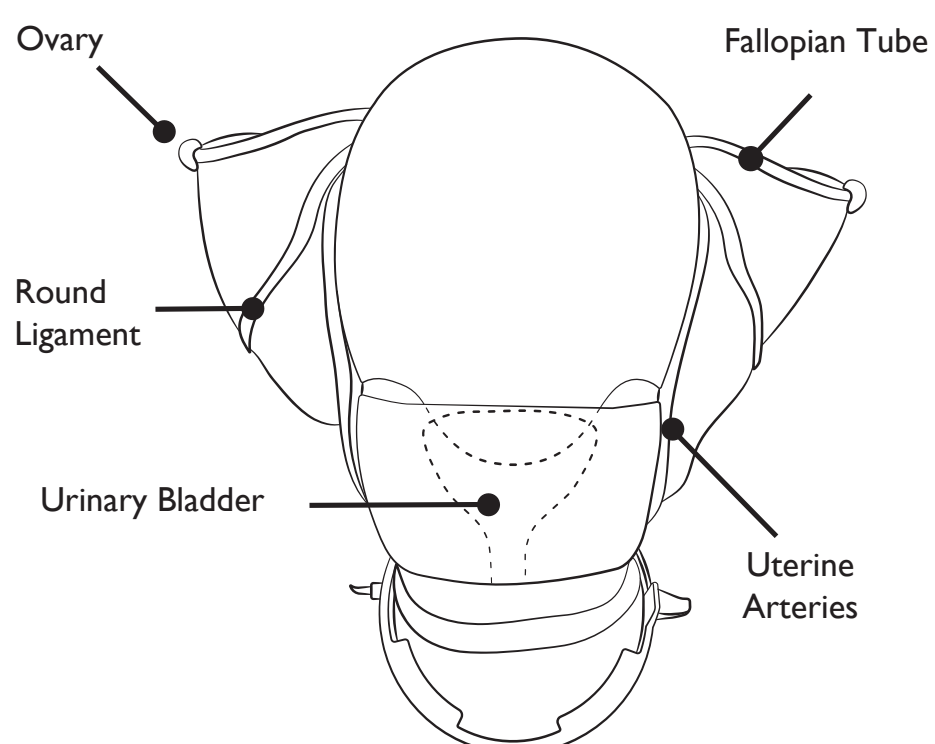

Safe C-section module

Cesarean Section Add-on for MamaBirthing

MamaBirthing CS Uterus

MamaBirthing CS Abdominal Skin

Abdominal Incision

Not included

To Clean

Wipe clean with a soft damp cloth.

Manufactured in China

To Store

Store in a cool, dry place away from direct sunlight.

Email: lgh@laerdal.com

Use with MamaBirthing

For videos on how to prepare and use MamaBirthing CS, see the USB card included in the MamaBirthing bag or visit www.laerdalglobalhealth.com