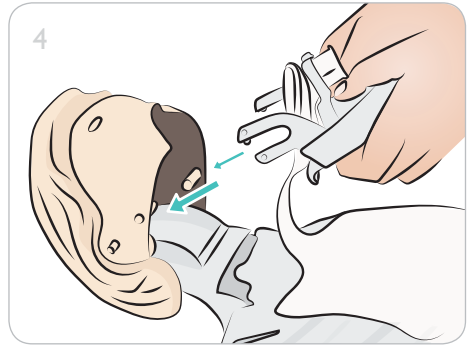

# Little Anne Q CPR

A large rounded rectangle containing an illustration of two hands holding a smartphone. The phone's screen shows a white square with a black downward-pointing arrow. To the right of the phone is the app icon for 'QCPR' by 'LAERDAL', which depicts a person lying on their back with a rescuer performing CPR. Below the app icon are two black buttons: 'Download on the App Store' with the Apple logo and 'GET IT ON Google Play' with the Google Play logo.