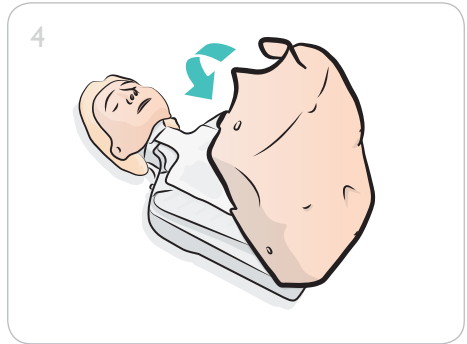

# Little Anne Q CPR

A large rounded rectangle containing an illustration of two hands holding a smartphone. The phone's screen shows a white square with a black downward-pointing arrow. To the right of the phone is the app icon for 'QCPR' by 'LAERDAL', which depicts a person lying on their back with a rescuer performing CPR. Below the app icon are two black buttons: 'Download on the App Store' with the Apple logo and 'GET IT ON Google Play' with the Google Play logo.