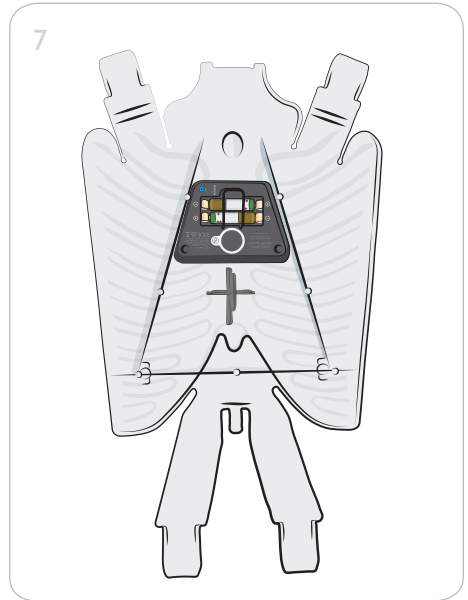

# Little Anne

# Little Anne Q CPR

A large rounded rectangle containing an illustration of two hands holding a smartphone. The phone's screen shows a white square with a black downward-pointing arrow. To the right of the phone is the app icon for 'QCPR' by 'LAERDAL', which depicts a person lying on their back with a rescuer performing CPR. Below the app icon are two black buttons: 'Download on the App Store' with the Apple logo and 'GET IT ON Google Play' with the Google Play logo.