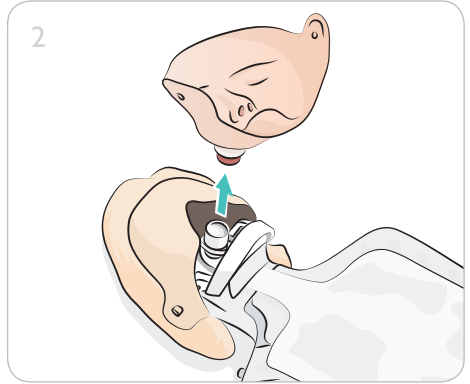

# Little Anne Q CPR

A large rounded rectangle containing an illustration of two hands holding a smartphone. The phone's screen shows a white square with a black downward-pointing arrow. To the right of the phone is the app icon for 'QCPR' by 'LAERDAL', which depicts a person lying on their back with a rescuer performing CPR. Below the app icon are two black buttons: 'Download on the App Store' with the Apple logo and 'GET IT ON Google Play' with the Google Play logo.