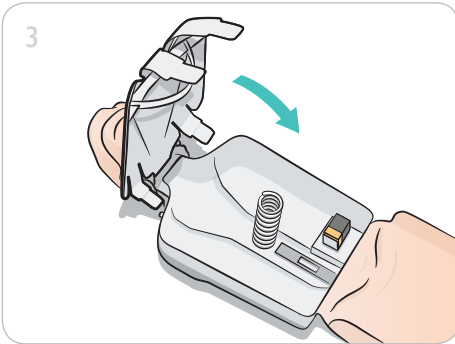

# Little Anne Q CPR

A large rounded rectangle containing an illustration of two hands holding a smartphone. The phone's screen shows a white square with a black downward-pointing arrow. To the right of the phone is the app icon for 'QCPR' by 'LAERDAL', which depicts a person lying on their back with a rescuer performing CPR. Below the app icon are two black buttons: 'Download on the App Store' with the Apple logo and 'GET IT ON Google Play' with the Google Play logo.