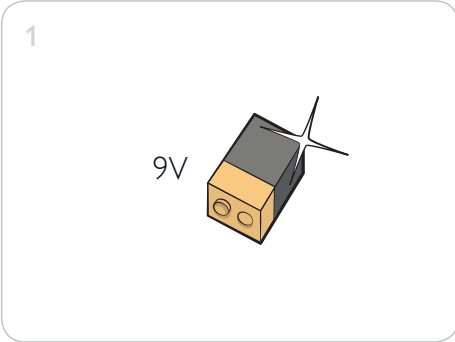

# Little Anne Q CPR

A large rounded rectangle containing an illustration of two hands holding a smartphone. The phone's screen shows a white square with a black downward-pointing arrow. To the right of the phone is the app icon for 'QCPR' by 'LAERDAL', which depicts a person lying on their back with a rescuer performing CPR. Below the app icon are two black buttons: 'Download on the App Store' with the Apple logo and 'GET IT ON Google Play' with the Google Play logo.