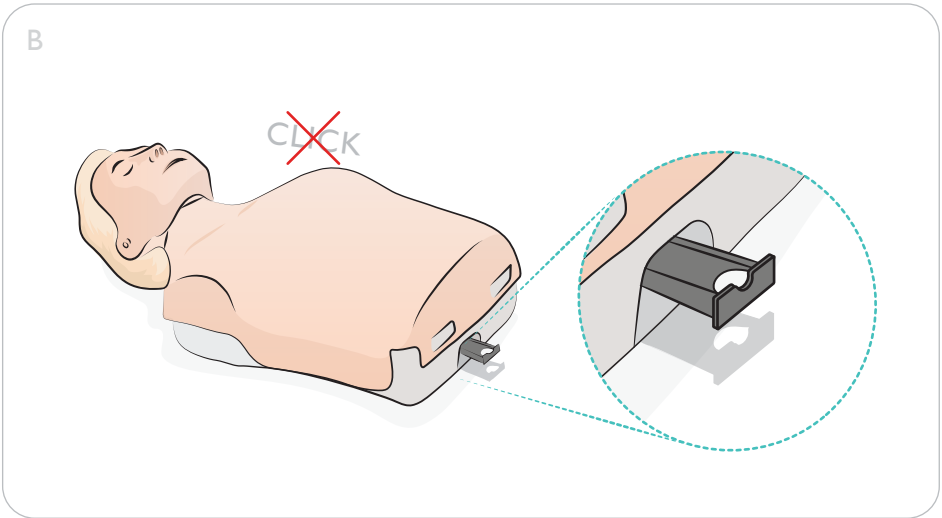

# Little Anne Q CPR

A large rounded rectangle containing an illustration of two hands holding a smartphone. The phone's screen shows a white square with a black downward-pointing arrow. To the right of the phone is the app icon for 'QCPR' by 'LAERDAL', which depicts a person lying on their back with a rescuer performing CPR. Below the app icon are two black buttons: 'Download on the App Store' with the Apple logo and 'GET IT ON Google Play' with the Google Play logo.