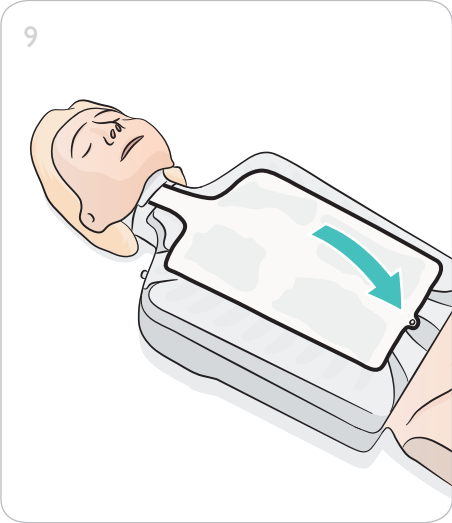

# Little Anne Q CPR

A large rounded rectangle containing an illustration of two hands holding a smartphone. The phone's screen shows a white square with a black downward-pointing arrow. To the right of the phone is the app icon for 'QCPR' by 'LAERDAL', which depicts a person lying on their back with a rescuer performing CPR. Below the app icon are two black buttons: 'Download on the App Store' with the Apple logo and 'GET IT ON Google Play' with the Google Play logo.