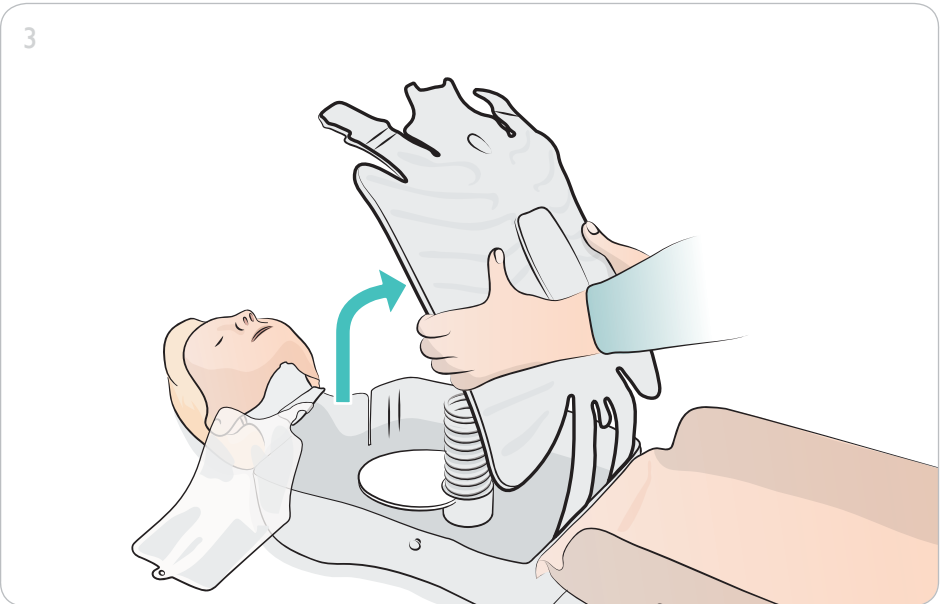

# Little Anne Q CPR

A large rounded rectangle containing an illustration of two hands holding a smartphone. The phone's screen shows a white square with a black downward-pointing arrow. To the right of the phone is the app icon for 'QCPR' by 'LAERDAL', which depicts a person lying on their back with a rescuer performing CPR. Below the app icon are two black buttons: 'Download on the App Store' with the Apple logo and 'GET IT ON Google Play' with the Google Play logo.