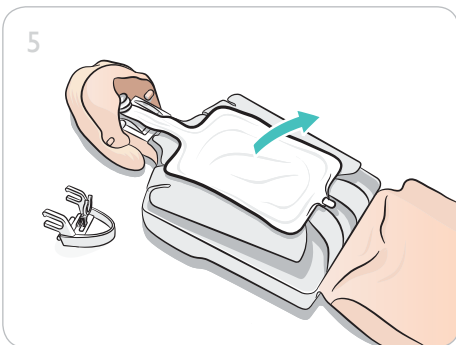

# Little Anne Q CPR

A large rounded rectangle containing an illustration of two hands holding a smartphone. The phone's screen shows a white square with a black downward-pointing arrow. To the right of the phone is the app icon for 'QCPR' by 'LAERDAL', which depicts a person lying on their back with a rescuer performing CPR. Below the app icon are two black buttons: 'Download on the App Store' with the Apple logo and 'GET IT ON Google Play' with the Google Play logo.