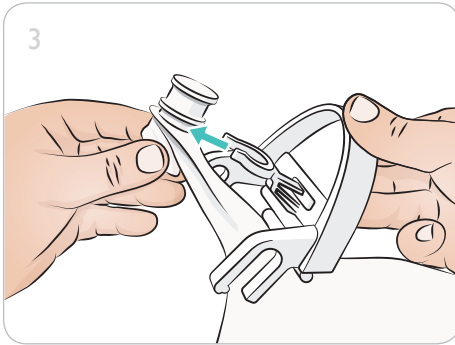

# Little Anne Q CPR

A large rounded rectangle containing an illustration of two hands holding a smartphone. The phone's screen shows a white square with a black downward-pointing arrow. To the right of the phone is the app icon for 'QCPR' by 'LAERDAL', which depicts a person lying on their back with a rescuer performing CPR. Below the app icon are two black buttons: 'Download on the App Store' with the Apple logo and 'GET IT ON Google Play' with the Google Play logo.