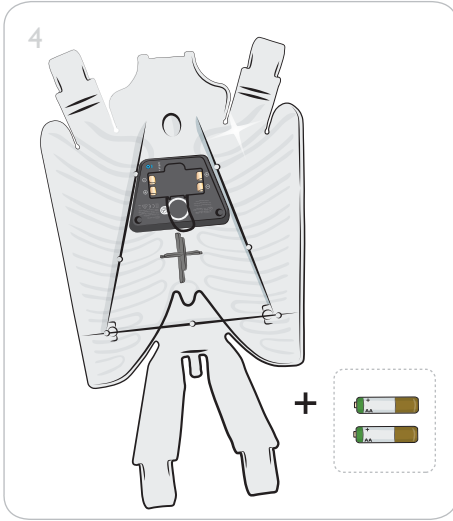

# Little Anne Q CPR

A large rounded rectangle containing an illustration of two hands holding a smartphone. The phone's screen shows a white square with a black downward-pointing arrow. To the right of the phone is the app icon for 'QCPR' by 'LAERDAL', which depicts a person lying on their back with a rescuer performing CPR. Below the app icon are two black buttons: 'Download on the App Store' with the Apple logo and 'GET IT ON Google Play' with the Google Play logo.