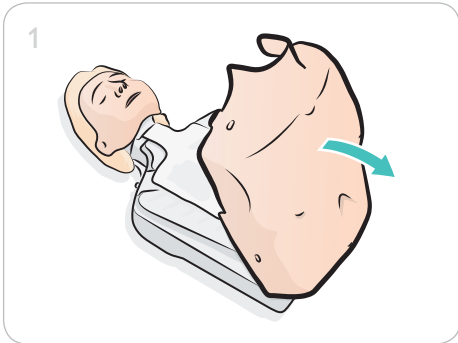

# Little Anne Q CPR

A large rounded rectangle containing an illustration of two hands holding a smartphone. The phone's screen shows a white square with a black downward-pointing arrow. To the right of the phone is the app icon for 'QCPR' by 'LAERDAL', which depicts a person lying on their back with a rescuer performing CPR. Below the app icon are two black buttons: 'Download on the App Store' with the Apple logo and 'GET IT ON Google Play' with the Google Play logo.