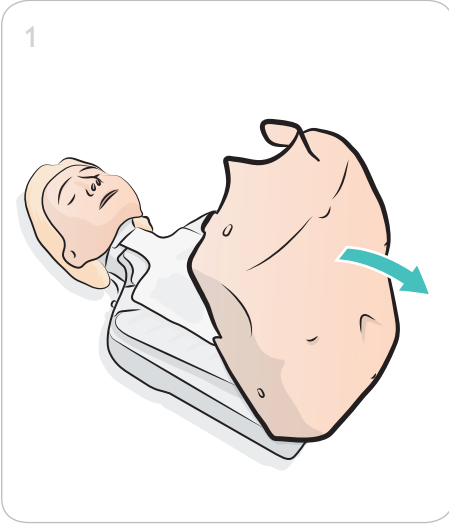

# Little Anne Q CPR

A large rounded rectangle containing an illustration of two hands holding a smartphone. The phone's screen shows a white square with a black downward-pointing arrow. To the right of the phone is the app icon for 'QCPR' by 'LAERDAL', which depicts a person lying on their back with a rescuer performing CPR. Below the app icon are two black buttons: 'Download on the App Store' with the Apple logo and 'GET IT ON Google Play' with the Google Play logo.