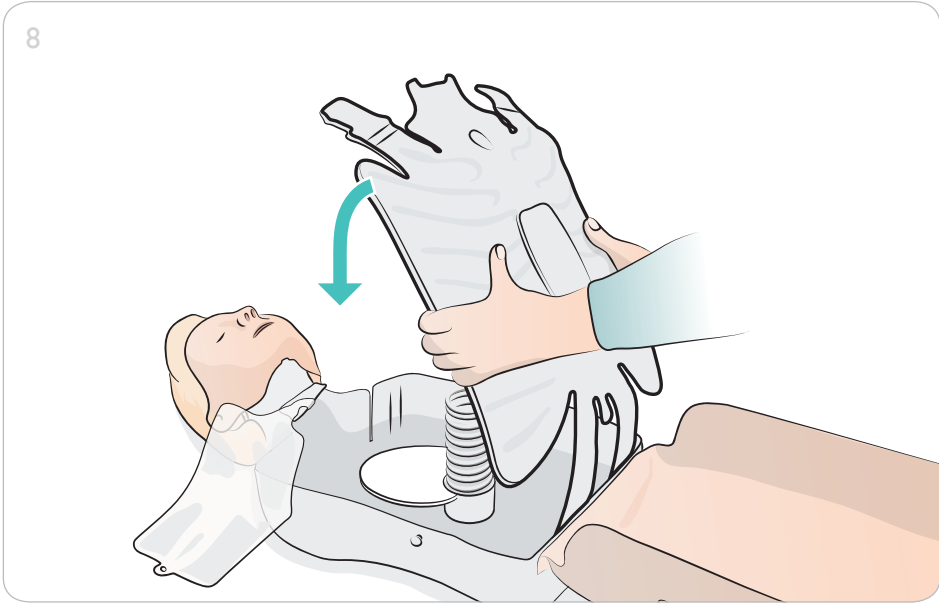

# Little Anne Q CPR

A large rounded rectangle containing an illustration of two hands holding a smartphone. The phone's screen shows a white square with a black downward-pointing arrow. To the right of the phone is the app icon for 'QCPR' by 'LAERDAL', which depicts a person lying on their back with a rescuer performing CPR. Below the app icon are two black buttons: 'Download on the App Store' with the Apple logo and 'GET IT ON Google Play' with the Google Play logo.