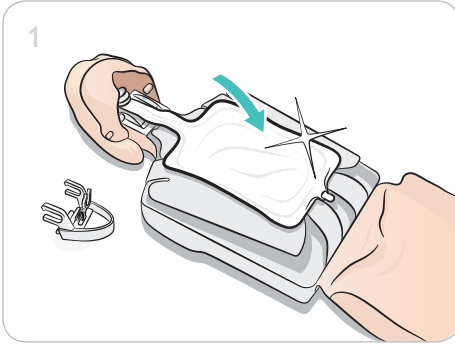

# Little Anne Q CPR

A large rounded rectangle containing an illustration of two hands holding a smartphone. The phone's screen shows a white square with a black downward-pointing arrow. To the right of the phone is the app icon for 'QCPR' by 'LAERDAL', which depicts a person lying on their back with a rescuer performing CPR. Below the app icon are two black buttons: 'Download on the App Store' with the Apple logo and 'GET IT ON Google Play' with the Google Play logo.