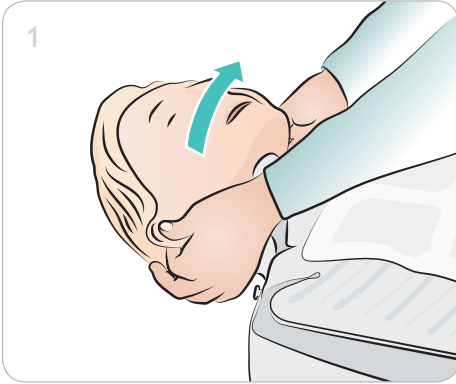

# Little Anne Q CPR

A large rounded rectangle containing an illustration of two hands holding a smartphone. The phone's screen shows a white square with a black downward-pointing arrow. To the right of the phone is the app icon for 'QCPR' by 'LAERDAL', which depicts a person lying on their back with a rescuer performing CPR. Below the app icon are two black buttons: 'Download on the App Store' with the Apple logo and 'GET IT ON Google Play' with the Google Play logo.