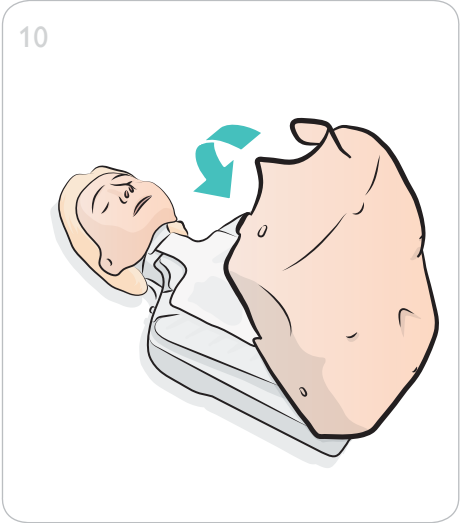

# Little Anne Q CPR

A large rounded rectangle containing an illustration of two hands holding a smartphone. The phone's screen shows a white square with a black downward-pointing arrow. To the right of the phone is the app icon for 'QCPR' by 'LAERDAL', which depicts a person lying on their back with a rescuer performing CPR. Below the app icon are two black buttons: 'Download on the App Store' with the Apple logo and 'GET IT ON Google Play' with the Google Play logo.