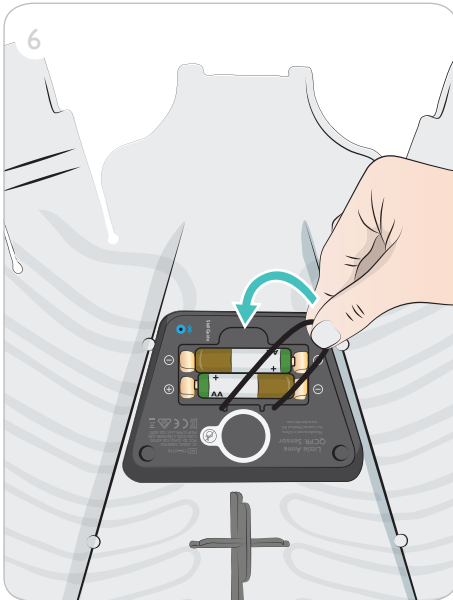

# Little Anne Q CPR

A large rounded rectangle containing an illustration of two hands holding a smartphone. The phone's screen shows a white square with a black downward-pointing arrow. To the right of the phone is the app icon for 'QCPR' by 'LAERDAL', which depicts a person lying on their back with a rescuer performing CPR. Below the app icon are two black buttons: 'Download on the App Store' with the Apple logo and 'GET IT ON Google Play' with the Google Play logo.