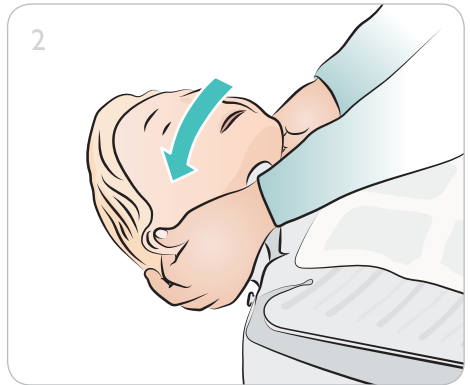

# Little Anne Q CPR

A large rounded rectangle containing an illustration of two hands holding a smartphone. The phone's screen shows a white square with a black downward-pointing arrow. To the right of the phone is the app icon for 'QCPR' by 'LAERDAL', which depicts a person lying on their back with a rescuer performing CPR. Below the app icon are two black buttons: 'Download on the App Store' with the Apple logo and 'GET IT ON Google Play' with the Google Play logo.