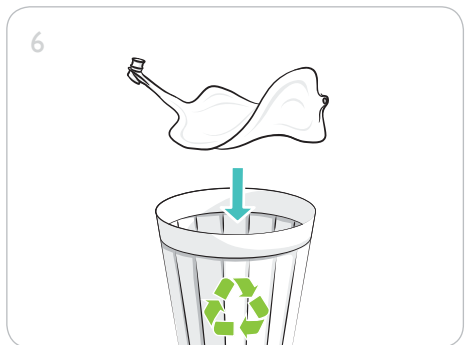

# Little Anne Q CPR

A large rounded rectangle containing an illustration of two hands holding a smartphone. The phone's screen shows a white square with a black downward-pointing arrow. To the right of the phone is the app icon for 'QCPR' by 'LAERDAL', which depicts a person lying on their back with a rescuer performing CPR. Below the app icon are two black buttons: 'Download on the App Store' with the Apple logo and 'GET IT ON Google Play' with the Google Play logo.