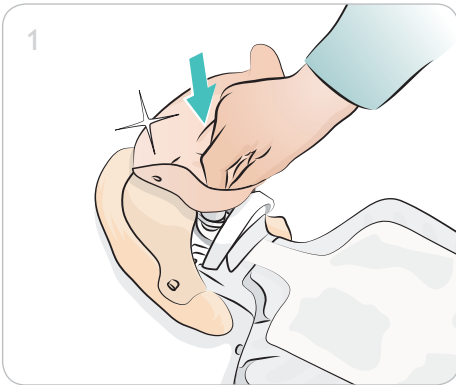

# Little Anne Q CPR

A large rounded rectangle containing an illustration of two hands holding a smartphone. The phone's screen shows a white square with a black downward-pointing arrow. To the right of the phone is the app icon for 'QCPR' by 'LAERDAL', which depicts a person lying on their back with a rescuer performing CPR. Below the app icon are two black buttons: 'Download on the App Store' with the Apple logo and 'GET IT ON Google Play' with the Google Play logo.