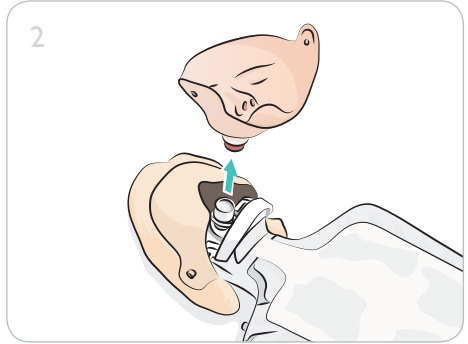

# Little Anne Q CPR

A large rounded rectangle containing an illustration of two hands holding a smartphone. The phone's screen shows a white square with a black downward-pointing arrow. To the right of the phone is the app icon for 'QCPR' by 'LAERDAL', which depicts a person lying on their back with a rescuer performing CPR. Below the app icon are two black buttons: 'Download on the App Store' with the Apple logo and 'GET IT ON Google Play' with the Google Play logo.