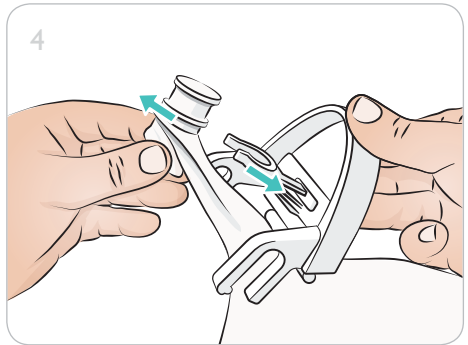

# Little Anne Q CPR

A large rounded rectangle containing an illustration of two hands holding a smartphone. The phone's screen shows a white square with a black downward-pointing arrow. To the right of the phone is the app icon for 'QCPR' by 'LAERDAL', which depicts a person lying on their back with a rescuer performing CPR. Below the app icon are two black buttons: 'Download on the App Store' with the Apple logo and 'GET IT ON Google Play' with the Google Play logo.