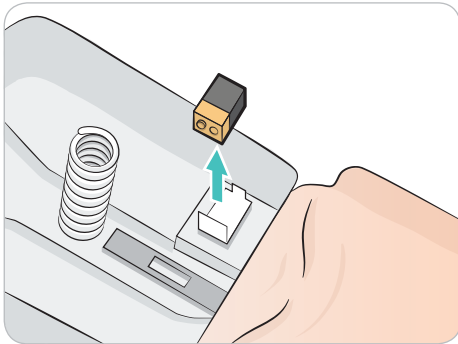

# Little Anne Q CPR

A large rounded rectangle containing an illustration of two hands holding a smartphone. The phone's screen shows a white square with a black downward-pointing arrow. To the right of the phone is the app icon for 'QCPR' by 'LAERDAL', which depicts a person lying on their back with a rescuer performing CPR. Below the app icon are two black buttons: 'Download on the App Store' with the Apple logo and 'GET IT ON Google Play' with the Google Play logo.