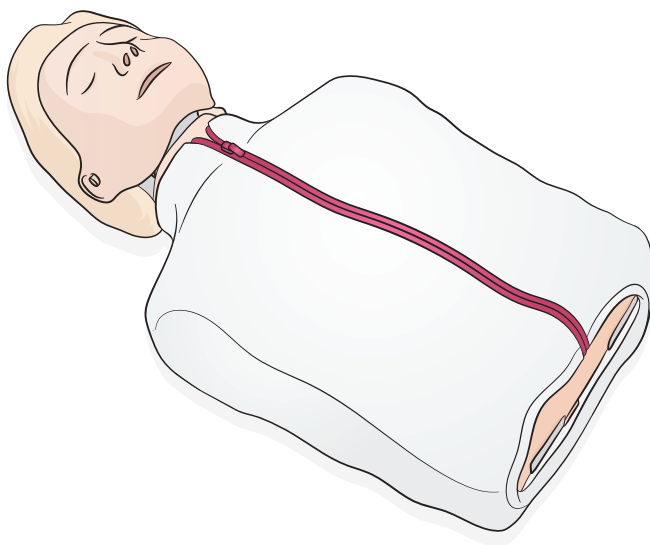

# Little Anne Q CPR

A large rounded rectangle containing an illustration of two hands holding a smartphone. The phone's screen shows a white square with a black downward-pointing arrow. To the right of the phone is the app icon for 'QCPR' by 'LAERDAL', which depicts a person lying on their back with a rescuer performing CPR. Below the app icon are two black buttons: 'Download on the App Store' with the Apple logo and 'GET IT ON Google Play' with the Google Play logo.