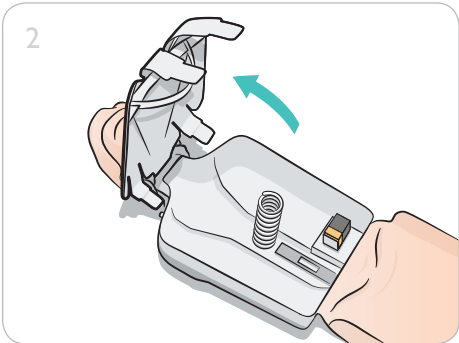

# Little Anne Q CPR

A large rounded rectangle containing an illustration of two hands holding a smartphone. The phone's screen shows a white square with a black downward-pointing arrow. To the right of the phone is the app icon for 'QCPR' by 'LAERDAL', which depicts a person lying on their back with a rescuer performing CPR. Below the app icon are two black buttons: 'Download on the App Store' with the Apple logo and 'GET IT ON Google Play' with the Google Play logo.