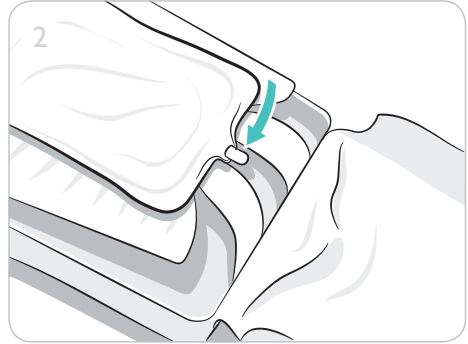

# Little Anne Q CPR

A large rounded rectangle containing an illustration of two hands holding a smartphone. The phone's screen shows a white square with a black downward-pointing arrow. To the right of the phone is the app icon for 'QCPR' by 'LAERDAL', which depicts a person lying on their back with a rescuer performing CPR. Below the app icon are two black buttons: 'Download on the App Store' with the Apple logo and 'GET IT ON Google Play' with the Google Play logo.