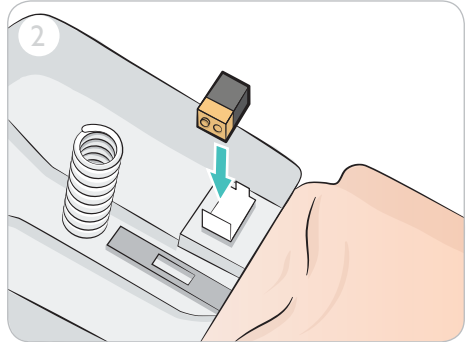

# Little Anne Q CPR

A large rounded rectangle containing an illustration of two hands holding a smartphone. The phone's screen shows a white square with a black downward-pointing arrow. To the right of the phone is the app icon for 'QCPR' by 'LAERDAL', which depicts a person lying on their back with a rescuer performing CPR. Below the app icon are two black buttons: 'Download on the App Store' with the Apple logo and 'GET IT ON Google Play' with the Google Play logo.