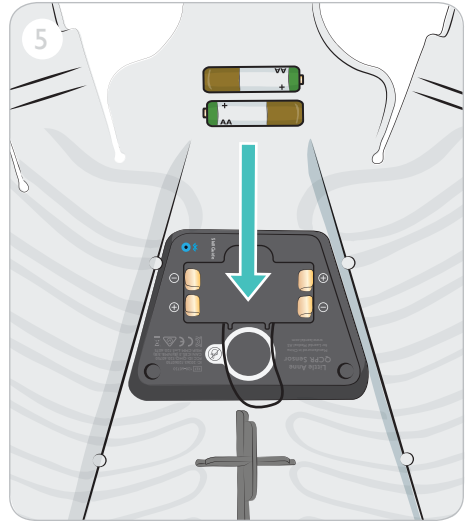

# Little Anne Q CPR

A large rounded rectangle containing an illustration of two hands holding a smartphone. The phone's screen shows a white square with a black downward-pointing arrow. To the right of the phone is the app icon for 'QCPR' by 'LAERDAL', which depicts a person lying on their back with a rescuer performing CPR. Below the app icon are two black buttons: 'Download on the App Store' with the Apple logo and 'GET IT ON Google Play' with the Google Play logo.