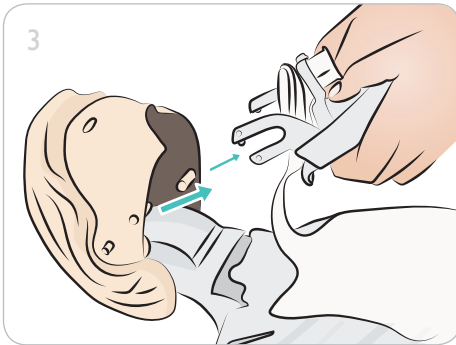

# Little Anne Q CPR

A large rounded rectangle containing an illustration of two hands holding a smartphone. The phone's screen shows a white square with a black downward-pointing arrow. To the right of the phone is the app icon for 'QCPR' by 'LAERDAL', which depicts a person lying on their back with a rescuer performing CPR. Below the app icon are two black buttons: 'Download on the App Store' with the Apple logo and 'GET IT ON Google Play' with the Google Play logo.