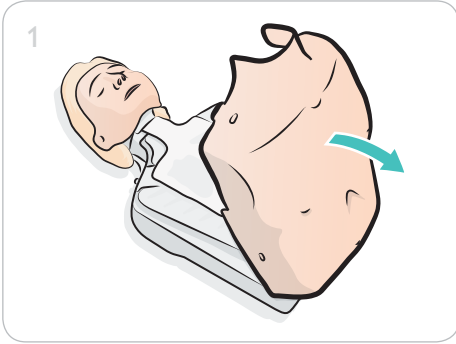

# Little Anne Q CPR

A large rounded rectangle containing an illustration of two hands holding a smartphone. The phone's screen shows a white square with a black downward-pointing arrow. To the right of the phone is the app icon for 'QCPR' by 'LAERDAL', which depicts a person lying on their back with a rescuer performing CPR. Below the app icon are two black buttons: 'Download on the App Store' with the Apple logo and 'GET IT ON Google Play' with the Google Play logo.