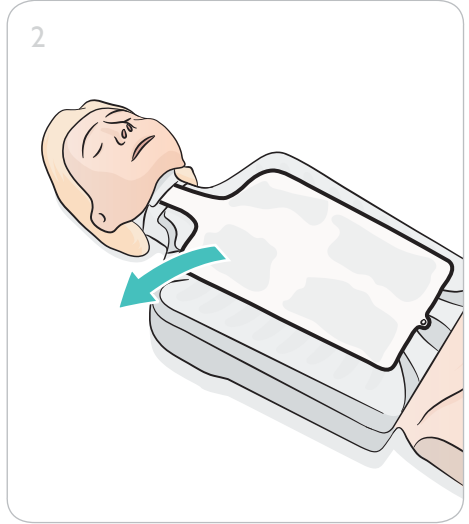

# Little Anne Q CPR

A large rounded rectangle containing an illustration of two hands holding a smartphone. The phone's screen shows a white square with a black downward-pointing arrow. To the right of the phone is the app icon for 'QCPR' by 'LAERDAL', which depicts a person lying on their back with a rescuer performing CPR. Below the app icon are two black buttons: 'Download on the App Store' with the Apple logo and 'GET IT ON Google Play' with the Google Play logo.