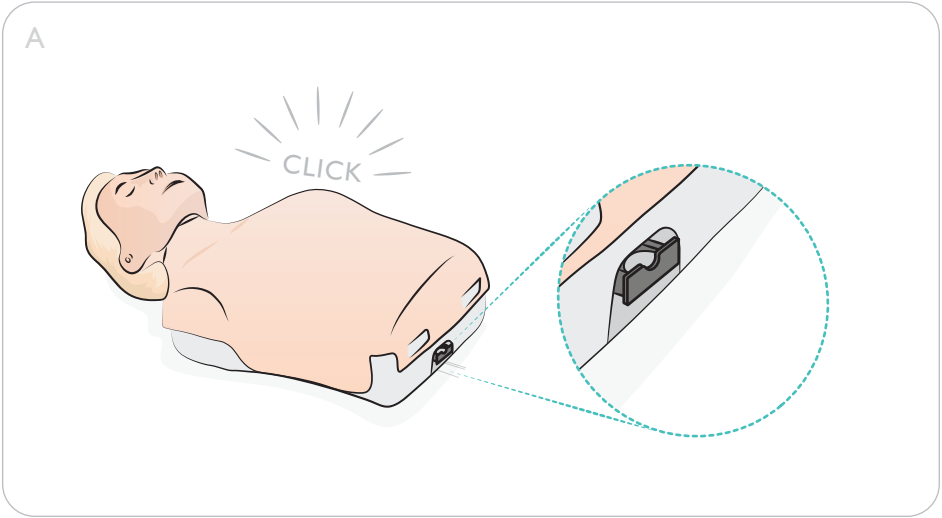

# Little Anne Q CPR

A large rounded rectangle containing an illustration of two hands holding a smartphone. The phone's screen shows a white square with a black downward-pointing arrow. To the right of the phone is the app icon for 'QCPR' by 'LAERDAL', which depicts a person lying on their back with a rescuer performing CPR. Below the app icon are two black buttons: 'Download on the App Store' with the Apple logo and 'GET IT ON Google Play' with the Google Play logo.