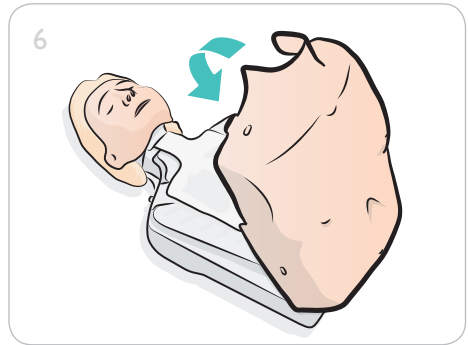

# Little Anne Q CPR

A large rounded rectangle containing an illustration of two hands holding a smartphone. The phone's screen shows a white square with a black downward-pointing arrow. To the right of the phone is the app icon for 'QCPR' by 'LAERDAL', which depicts a person lying on their back with a rescuer performing CPR. Below the app icon are two black buttons: 'Download on the App Store' with the Apple logo and 'GET IT ON Google Play' with the Google Play logo.