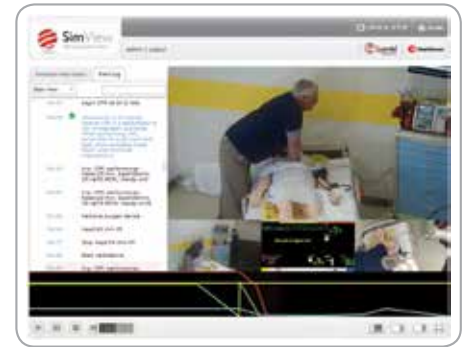

Changing Your Simulation Perspective

SimView™

Debriefing learners after the simulation is the value-added benefit of any simulation-based learning event. SimView is an integrated debriefing solution that captures and records audio, video, relevant patient monitor data and event log info in one file giving you and your learners every opportunity to evaluate each simulation experience completely.

Capture

Complete integration for one comprehensive solution

- Incorporate synchronized audio, video, patient monitor and event log into one debrief file
- Record training event with simulators, task trainers or standardized patients
- Digital HD (up to 4 streams), analog, and web camera configurations
- Capture comments of other observers during the simulation

Share

Share debriefing data to improve learning outcomes

- Stream video to multiple locations
- Call up debrief files from other computers on the network
- Share files with faculty or students
- Export videos to embed in presentations or store for research

Debrief

Raise the value of debriefing

- Review entire scenario or easily jump to key events within the scenario to reinforce learning objectives
- Annotate the event log for comments, events, or medications, correct/incorrect interventions
- Review debriefing input incorporated from preprogrammed SimStore scenarios
- Upload event log information to student transcripts in SimManager