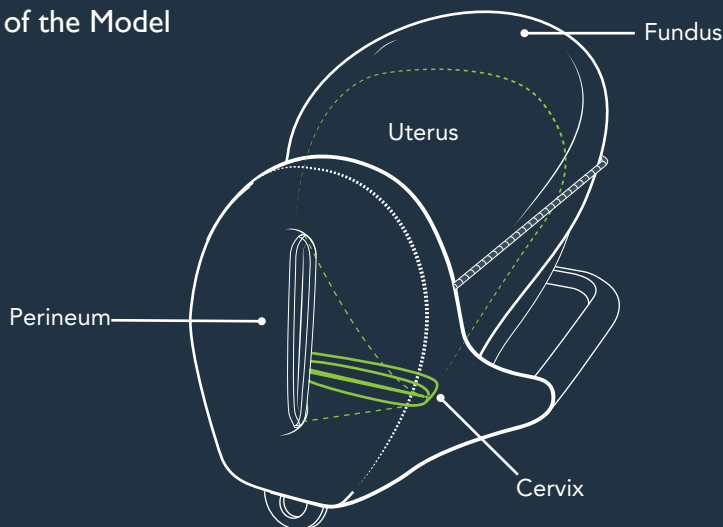

Mama-U

Postpartum Uterus Trainer
Compatible for use inside MamaNatalie

Anatomy of the Model

Setting Up

Key Features

To Clean

Wipe with a soft moist cloth OR Rinse in cold water and dry in shade

For more details on Mama-U and product videos visit : www.laerdalglobalhealth.com