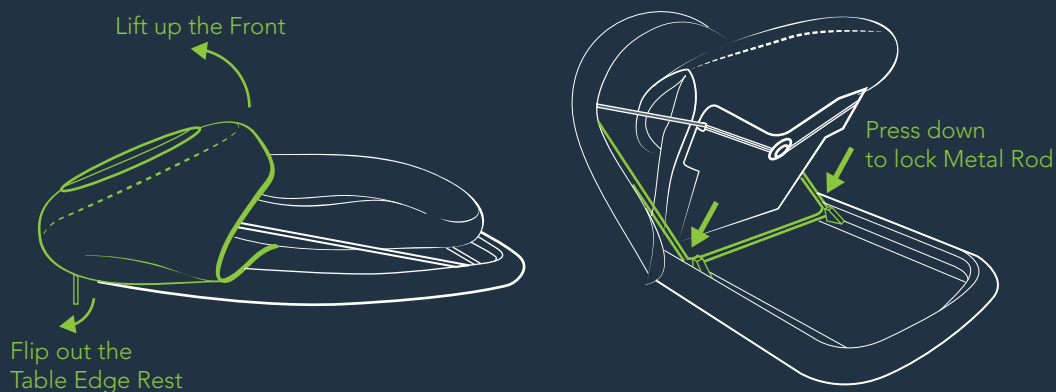

Mama-U

Postpartum Uterus Trainer
Compatible for use inside MamaNatalie

Anatomy of the Model

Setting Up

Key Features

To Clean

Wipe with a soft moist cloth OR Rinse in cold water and dry in shade

For more details on Mama-U and product videos visit : www.laerdalglobalhealth.com