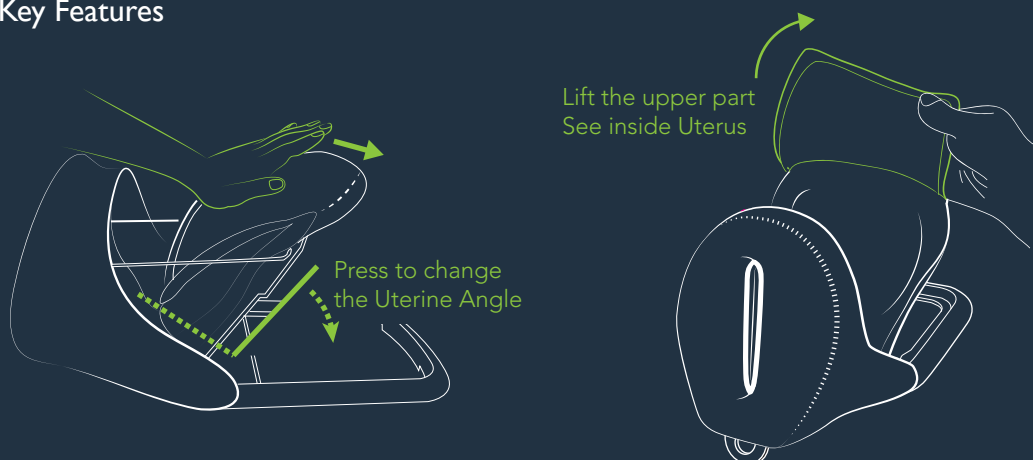

Mama-U

Postpartum Uterus Trainer
Compatible for use inside MamaNatalie

Anatomy of the Model

Setting Up

Key Features

To Clean

Wipe with a soft moist cloth OR Rinse in cold water and dry in shade

For more details on Mama-U and product videos visit : www.laerdalglobalhealth.com